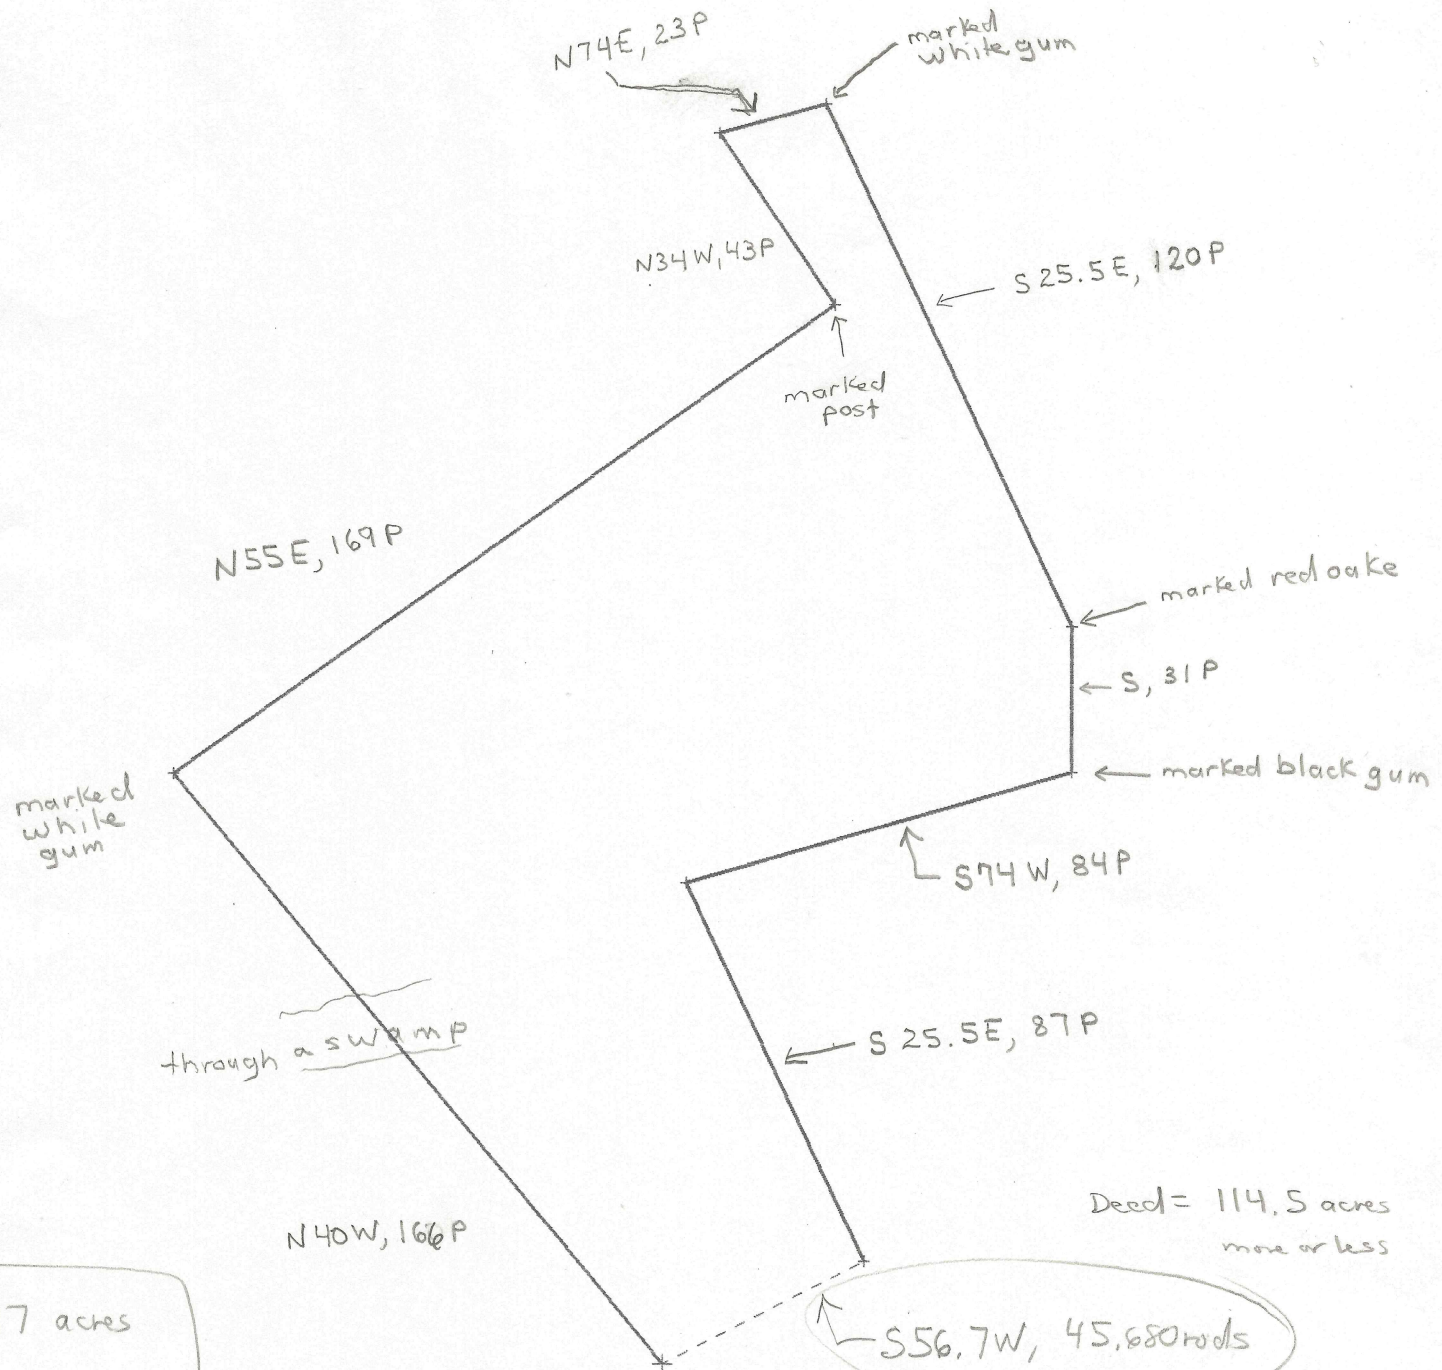

Map of Thomas Landing and Rachel Gunby Powell Farm - 1814 -  
 Bought from Handy and Comfort Blades

Deed = 114.5 acres  
 more or less

NEW  
 131,897 acres

Beginning at a marked post  
 standing near the marked road that leads  
 from Newtown to the seaside

Scale: 8 in. = 1 mile (1 : 7920)